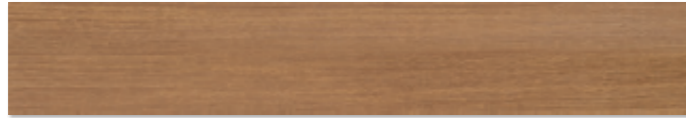

ROVERE GIALLO by My Way
mat 14,8×89,8