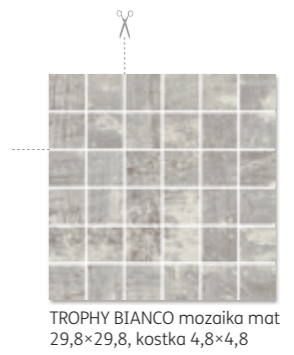

TROPHY BIANCO mat 20×60*

TROPHY BIANCO mat 20×60*

TROPHY BIANCO mat 20×60*

TROPHY BIANCO mat cokót 7,2×60

TROPHY BIANCO mat 21,5×98,5*

TROPHY BIANCO mat 21,5×98,5*

TROPHY BIANCO mat 21,5×98,5*

TROPHY BIANCO mozaika mat
29,8×29,8, kostka 4,8×4,8