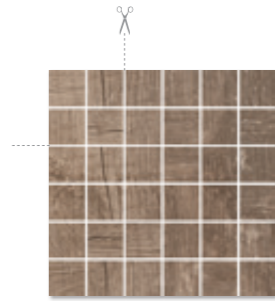

TROPHY BROWN mat 20×60*

TROPHY BROWN mat 20×60*

TROPHY BROWN mat 20×60*

TROPHY BROWN cokót mat 7,2×60

TROPHY BROWN mat 21,5×98,5*

TROPHY BROWN mat 21,5×98,5*

TROPHY BROWN mat 21,5×98,5*

TROPHY BROWN mozaika mat
29,8×29,8, kostka 4,8×4,8