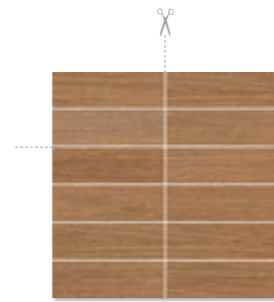

ROVERE GIALLO by My Way
mat 14,8×119,8

ROVERE GIALLO by My Way
mat 19,8×119,8

ROVERE GIALLO by My Way
mozaika cięta A mat
29,8×29,8, kostka 2,3×2,3

ROVERE GIALLO by My Way
mozaika cięta B mat
29,8×29,8, kostka 4,8×4,8