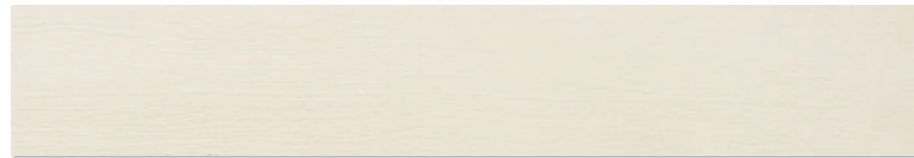

ROVERE BIANCO by My Way
mat 14,8×89,8

ROVERE BIANCO
by My Way
taco nacinane
mat 14,8×14,8

ROVERE BIANCO
by My Way
taco mat
9,8×9,8

ROVERE BIANCO by My Way
mat 14,8×119,8

ROVERE BIANCO by My Way
mat 19,8×119,8