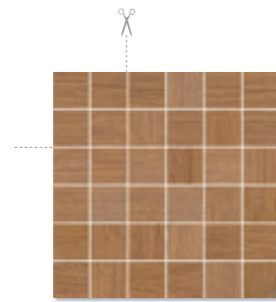

ROVERE GIALLO by My Way
mozaika cięta B mat
29,8×29,8, kostka 4,8×4,8