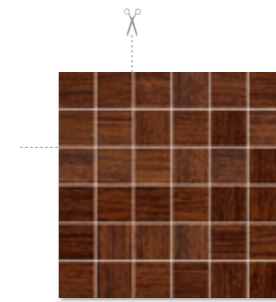

ROVERE ROSSO by My Way
taco mat
9,8×9,8

ROVERE ROSSO by My Way
mat 14,8×119,8

ROVERE ROSSO by My Way
mat 19,8×119,8

ROVERE ROSSO by My Way
mozaika cięta A mat
29,8×29,8, kostka 2,3×2,3

ROVERE ROSSO by My Way
mozaika cięta B mat
29,8×29,8, kostka 4,8×4,8